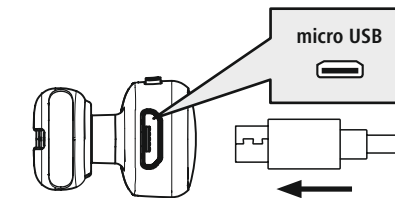

CHARGING	2h:00m	CHARGED
red		blue